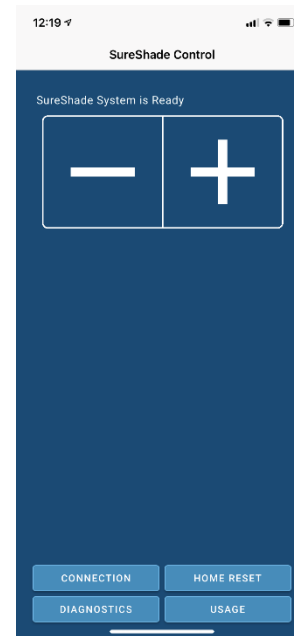

PAIRING MOBILE DEVICE TO SURESHADE BLUETOOTH CONTROLLER

1900 47TH TERRACE EAST, BRADENTON, FL 34203 • PHONE: 877-333-8323 • INTERNATIONAL: 215-673-2307

NOTE:

- Bluetooth controllers are indicated with a **BLUE** sticker across the front of the box. If the sticker is **ORANGE** the box is operated with a key fob and not Bluetooth.
- **Actuators must be connected** when pairing a device to the Bluetooth Controller

1. Download the **SureShade Control** App

2. Open **SureShade Control** App and press the "Connection" button

3. Press "Add SureShade"

4. Press retract 3 times on rocker switch. Press the SureShade that you want to add

5. Press Pair

6. Your shade is now paired.

To extend: Press and hold the plus button

To retract: Press and hold the minus button